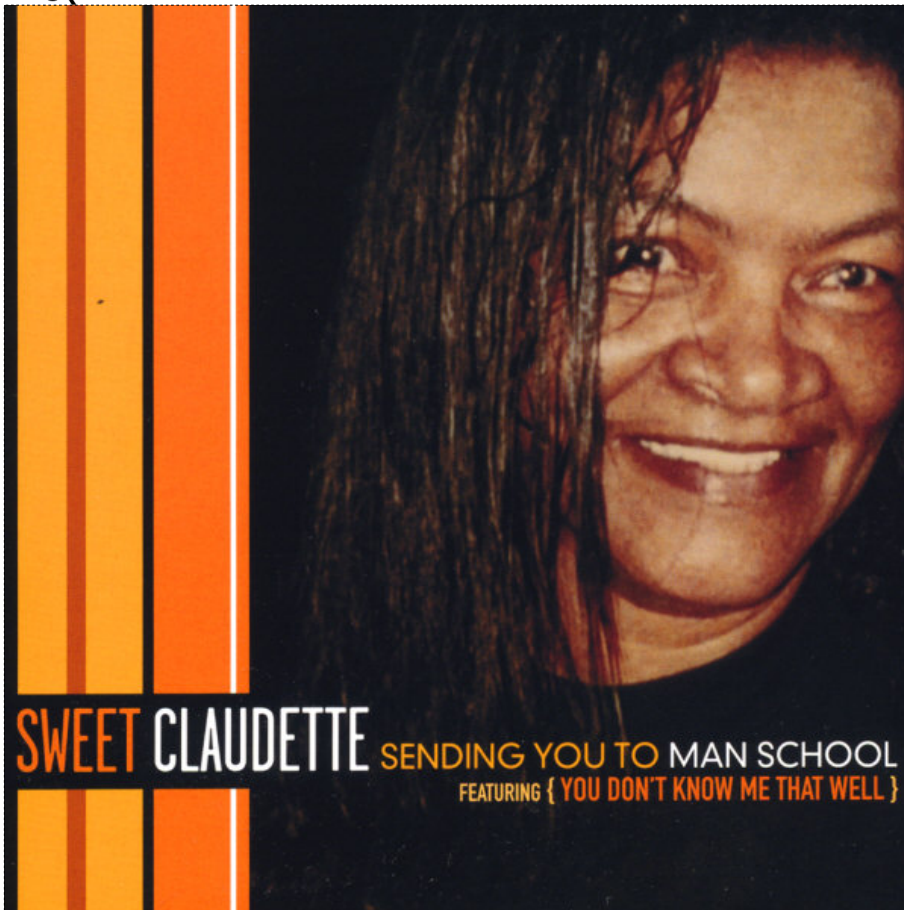

Regular Jewel Case: FRONT COVER

Cut along the dotted line

Cut along the dotted line

CD
Regular Case
print cover
120x120mm

Sending You To Man School by Sweet Claudette

more info <http://payplay.fm/sweetclaudette2>

Copyright notice:

This printable album art is provided as a courtesy for PayPlay.FM customers only.

Copyright 2007 PayPlay.FM

Regular Jewel Case: BACK COVER

Sweet Claudette
Sending You To Man School

Sending You To Man School

payplay.fm

Fold along this line

Fold along this line

Slim Jewel Case Insert

 Cut along the dotted line

Sending You To Man School

by Sweet Claudette

- | | |
|--|------|
| 1. Endorsement | 0:18 |
| 2. Aint No Fun (When Sweet C Gits The Gun) | 5:19 |
| 3. Sending You To Man School | 5:23 |
| 4. In Love, Not In Stoopid | 4:19 |
| 5. Phantom Lover | 4:19 |
| 6. You Don't Know Me That Well | 4:12 |
| 7. Been There, Done That | 4:34 |
| 8. Drowning (On A Drinking Man) | 3:41 |
| 9. Lonely Walls | 5:33 |
| 10. Seasons | 3:18 |