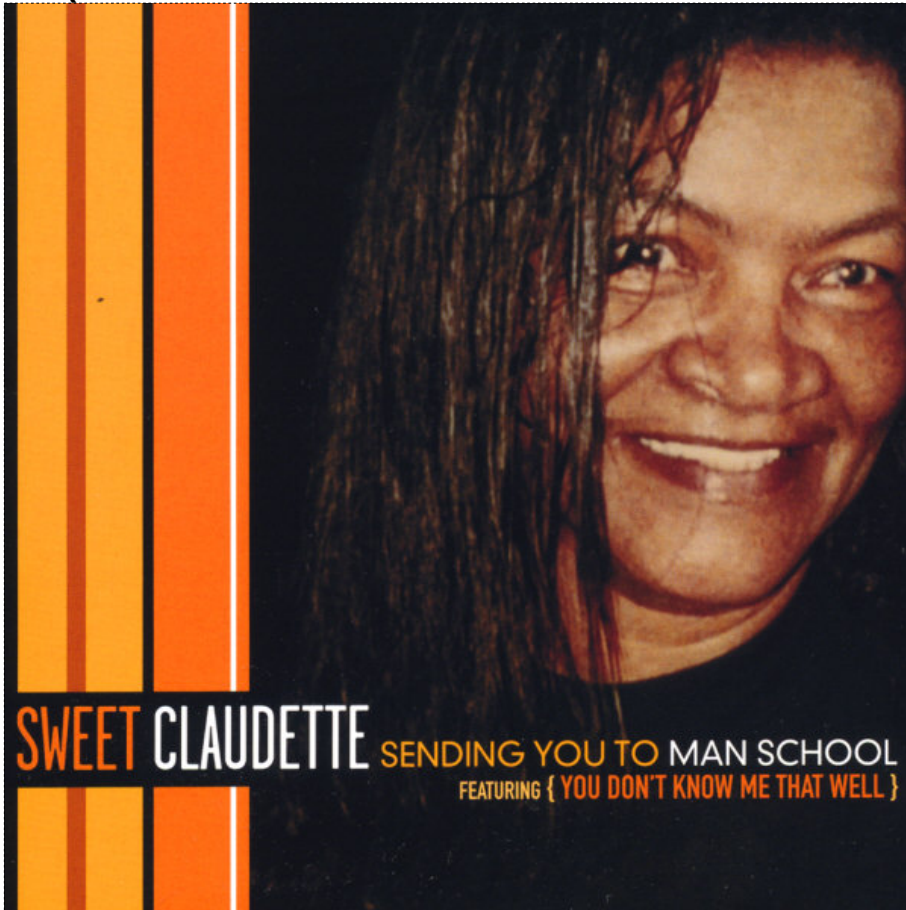

Regular Jewel Case: FRONT COVER

Cut along the dotted line

Cut along the dotted line

CD
Regular Case
print cover
120x120mm

Sending You To Man School by Sweet Claudette

more info <http://payplay.fm/sweetclaudette2>

Copyright notice:

This printable album art is provided as a courtesy for PayPlay.FM customers only.

Copyright 2007 PayPlay.FM

Regular Jewel Case: BACK COVER

Sweet Claudette
Sending You To Man School

Sending You To Man School