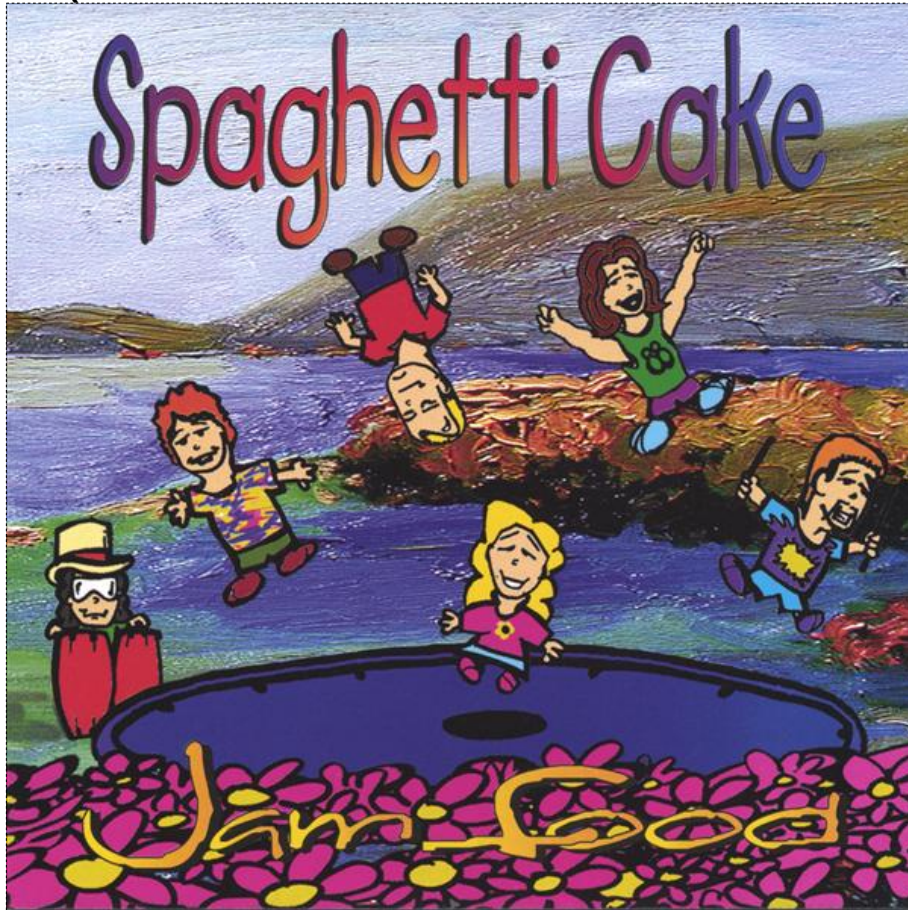

Regular Jewel Case: FRONT COVER

✂ Cut along the dotted line

Cut along the dotted line ✂

CD
Regular Case
print cover
120x120mm

Jam Food
by Spaghetti Cake

more info <http://payplay.fm/spaghettticake1>

Copyright notice:

This printable album art is provided as a courtesy for PayPlay.FM customers only.

Copyright 2007 PayPlay.FM

Regular Jewel Case: BACK COVER

Spaghetti Cake
Jam Food

Jam Food

by Spaghetti Cake

- | | |
|----------------------|------|
| 1. Man In The Moon | 4:15 |
| 2. Best Friend | 3:14 |
| 3. Snow Day | 4:01 |
| 4. Follow Your Light | 2:23 |
| 5. Trampoline | 3:18 |
| 6. Lunchroom Boy | 3:48 |
| 7. Feel The Free | 3:36 |
| 8. Bodhisattva | 5:20 |
| 9. Xylophone | 2:18 |
| 10. Basement Town | 3:55 |
| 11. Jam Food | 2:55 |