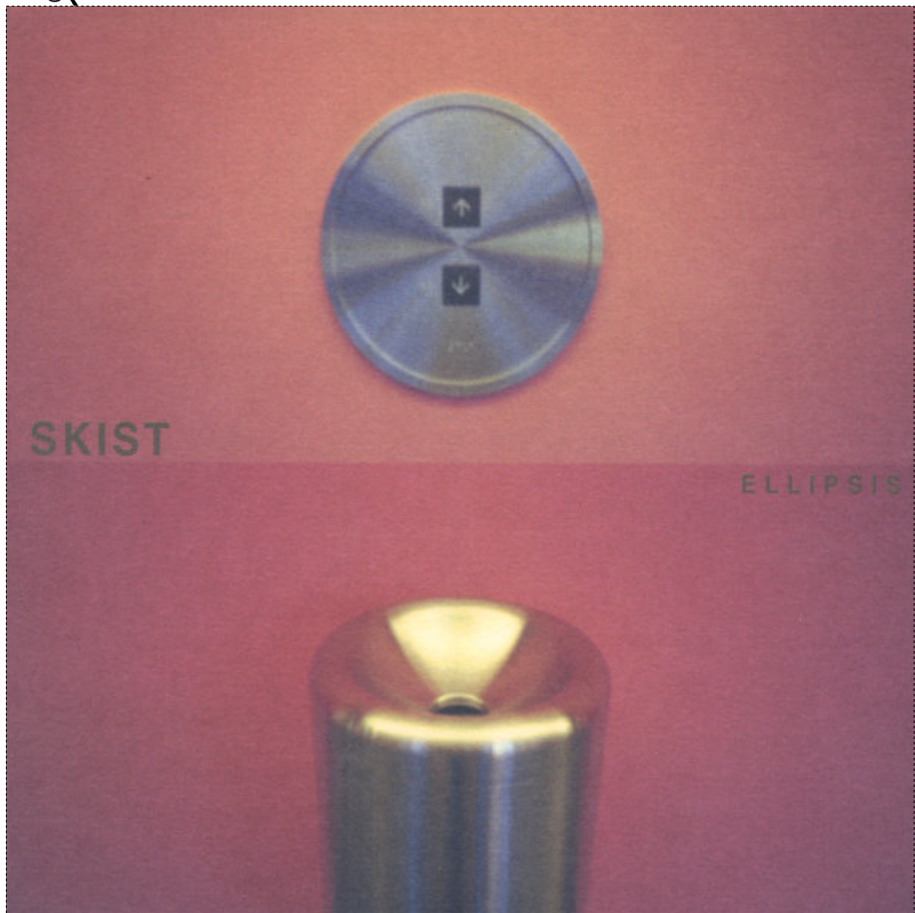

Regular Jewel Case: FRONT COVER

Cut along the dotted line

Cut along the dotted line

CD
Regular Case
print cover
120x120mm

Ellipsis
by Skist

more info <http://payplay.fm/skist1>

Copyright notice:

This printable album art is provided as a courtesy for PayPlay.FM customers only.

Copyright 2007 PayPlay.FM

Regular Jewel Case: BACK COVER

Skist
Ellipsis

Ellipsis

by Skist

1. dig
2. ovum sway
3. inkling
4. return
5. proof
6. slow wave sleep
7. trace me
8. prediction
9. the last place

Skist
Ellipsis

payplay.fm

Fold along this line

Fold along this line

Slim Jewel Case Insert

 Cut along the dotted line

Ellipsis

by Skist

-
1. dig
 2. ovum sway
 3. inking
 4. return
 5. proof
 6. slow wave sleep
 7. trace me
 8. prediction
 9. the last place