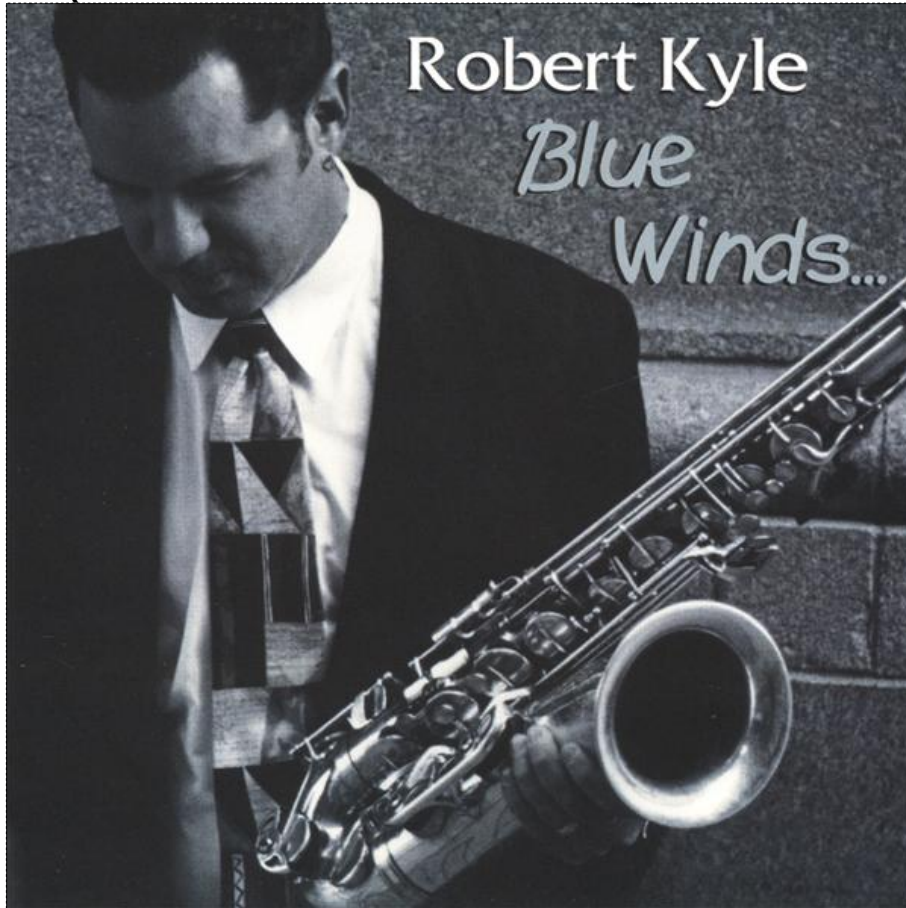

Regular Jewel Case: FRONT COVER

✂ Cut along the dotted line

Cut along the dotted line ✂

CD
Regular Case
print cover
120x120mm

Blue Winds
by Robert Kyle

more info <http://payplay.fm/robertkyle>

Copyright notice:

This printable album art is provided as a courtesy for PayPlay.FM customers only.

Copyright 2007 PayPlay.FM

Regular Jewel Case: BACK COVER

Robert Kyle

Blue Winds

Blue Winds

by Robert Kyle

- | | |
|-------------------------|------|
| 1. Ism-Eddie | 4:47 |
| 2. What Birds Know | 5:49 |
| 3. Blues 4 Dr. Foot | 4:25 |
| 4. Three Angels | 4:21 |
| 5. Mr. G's Wild Ride | 4:09 |
| 6. Say What | 6:20 |
| 7. Sammy Boy | 3:20 |
| 8. Wanderin' | 7:10 |
| 9. Pocketful 'O Trouble | 6:58 |
| 10. Sweet Life | 6:53 |

payplay.fm

Fold along this line

Fold along this line

Slim Jewel Case Insert

 Cut along the dotted line

Blue Winds

by Robert Kyle

-
- | | | |
|-----|----------------------|------|
| 1. | Ism-Eddie | 4:47 |
| 2. | What Birds Know | 5:49 |
| 3. | Blues 4 Dr. Foot | 4:25 |
| 4. | Three Angels | 4:21 |
| 5. | Mr. G's Wild Ride | 4:09 |
| 6. | Say What | 6:20 |
| 7. | Sammy Boy | 3:20 |
| 8. | Wanderin' | 7:10 |
| 9. | Pocketful 'O Trouble | 6:58 |
| 10. | Sweet Life | 6:53 |