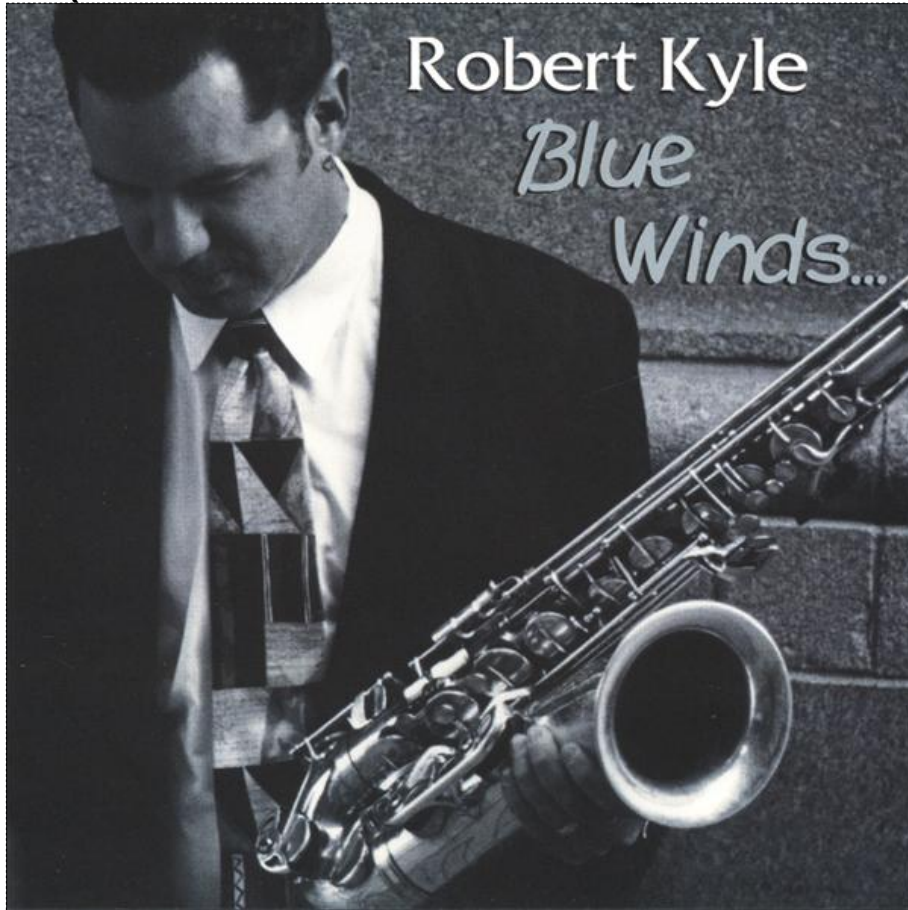

Regular Jewel Case: FRONT COVER

✂ Cut along the dotted line

Cut along the dotted line ✂

CD
Regular Case
print cover
120x120mm

Blue Winds
by Robert Kyle

more info <http://payplay.fm/robertkyle>

Copyright notice:

This printable album art is provided as a courtesy for PayPlay.FM customers only.

Copyright 2007 PayPlay.FM

Regular Jewel Case: BACK COVER

Robert Kyle

Blue Winds

Blue Winds

by Robert Kyle

- | | |
|-------------------------|------|
| 1. Ism-Eddie | 4:47 |
| 2. What Birds Know | 5:49 |
| 3. Blues 4 Dr. Foot | 4:25 |
| 4. Three Angels | 4:21 |
| 5. Mr. G's Wild Ride | 4:09 |
| 6. Say What | 6:20 |
| 7. Sammy Boy | 3:20 |
| 8. Wanderin' | 7:10 |
| 9. Pocketful 'O Trouble | 6:58 |
| 10. Sweet Life | 6:53 |

payplay.fm

Fold along this line

Fold along this line

Slim Jewel Case Insert

 Cut along the dotted line

Blue Winds

by Robert Kyle

-
- | | | |
|-----|----------------------|------|
| 1. | Ism-Eddie | 4:47 |
| 2. | What Birds Know | 5:49 |
| 3. | Blues 4 Dr. Foot | 4:25 |
| 4. | Three Angels | 4:21 |
| 5. | Mr. G's Wild Ride | 4:09 |
| 6. | Say What | 6:20 |
| 7. | Sammy Boy | 3:20 |
| 8. | Wanderin' | 7:10 |
| 9. | Pocketful 'O Trouble | 6:58 |
| 10. | Sweet Life | 6:53 |