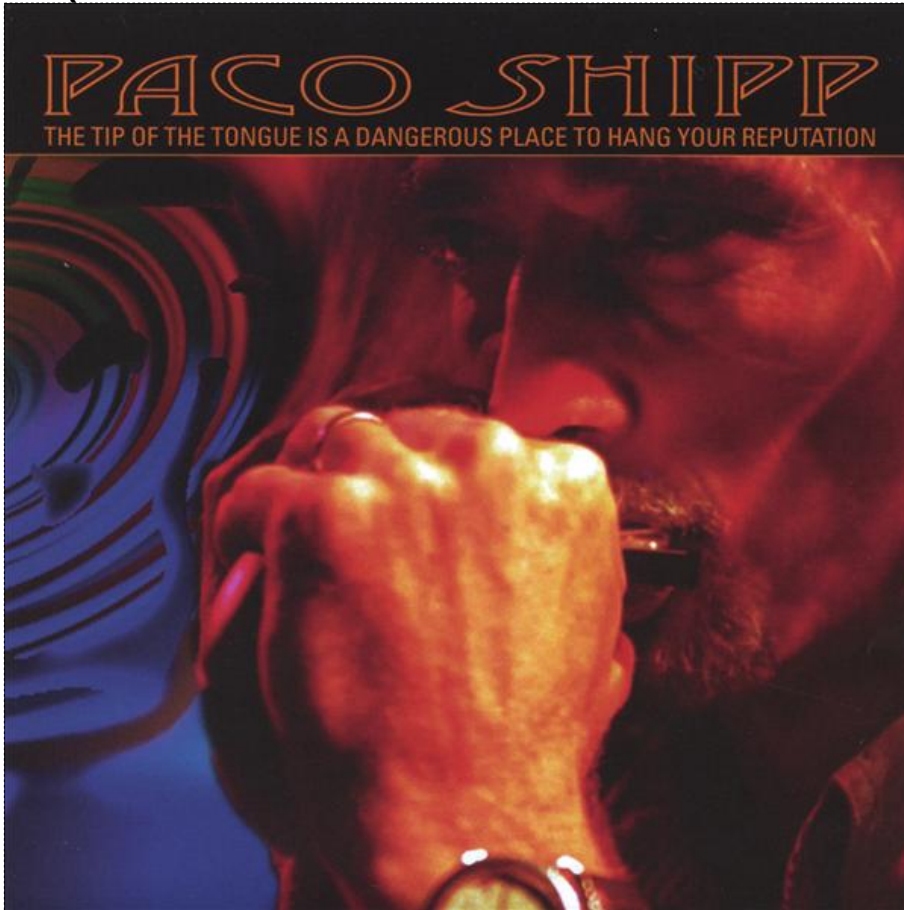

Regular Jewel Case: FRONT COVER

✂ Cut along the dotted line

Cut along the dotted line ✂

Regular Jewel Case: BACK COVER

Paco Shipp

The Tip of The Tongue Is A Dangerous Place To ...

The Tip of The Tongue Is A Dangerous Place To Hang You...

by Paco Shipp

- | | |
|--------------------------|------|
| 1. Evolution | 2:29 |
| 2. Think For Yourself | 3:39 |
| 3. Tip Of The Tongue | 2:03 |
| 4. Big Fins and A Ragtop | 2:45 |
| 5. Smoker's Lament | 3:51 |
| 6. Straight No Chaser | 3:27 |
| 7. Believe Me | 3:21 |
| 8. Scratch | 2:08 |
| 9. Good Life | 3:12 |
| 10. Grease It A Little | 3:57 |
| 11. Georgia On My Mind | 6:43 |

payplay.fm

Fold along this line

Fold along this line

CD
Regular Case
print cover
120x120mm

The Tip of The Tongue Is A Dangerous Place To Hang Your Reputation by Paco Shipp

more info <http://payplay.fm/pacoshipp>

Copyright notice:

This printable album art is provided as a courtesy for PayPlay.FM customers only.

Copyright 2007 PayPlay.FM

Slim Jewel Case Insert

 Cut along the dotted line

The Tip of The Tongue Is A Dangerous Place To Hang Y...