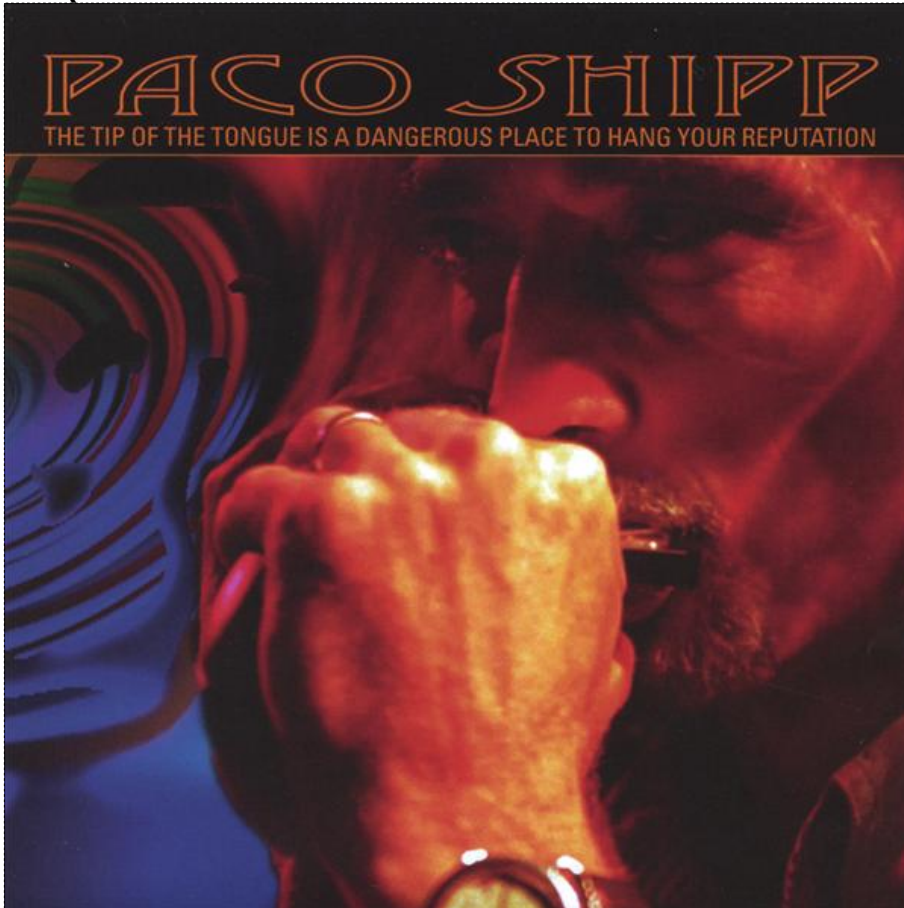

Regular Jewel Case: FRONT COVER

✂ Cut along the dotted line

Cut along the dotted line ✂

Regular Jewel Case: BACK COVER

Paco Shipp

The Tip of The Tongue Is A Dangerous Place To ...

The Tip of The Tongue Is A Dangerous Place To Hang You...

payplay.fm

Fold along this line

Fold along this line

CD
Regular Case
print cover
120x120mm

The Tip of The Tongue Is A Dangerous Place To Hang Your Reputation by Paco Shipp

more info <http://payplay.fm/pacoshipp>

Copyright notice:

This printable album art is provided as a courtesy for PayPlay.FM customers only.

Copyright 2007 PayPlay.FM

Slim Jewel Case Insert

 Cut along the dotted line

The Tip of The Tongue Is A Dangerous Place To Hang Y...