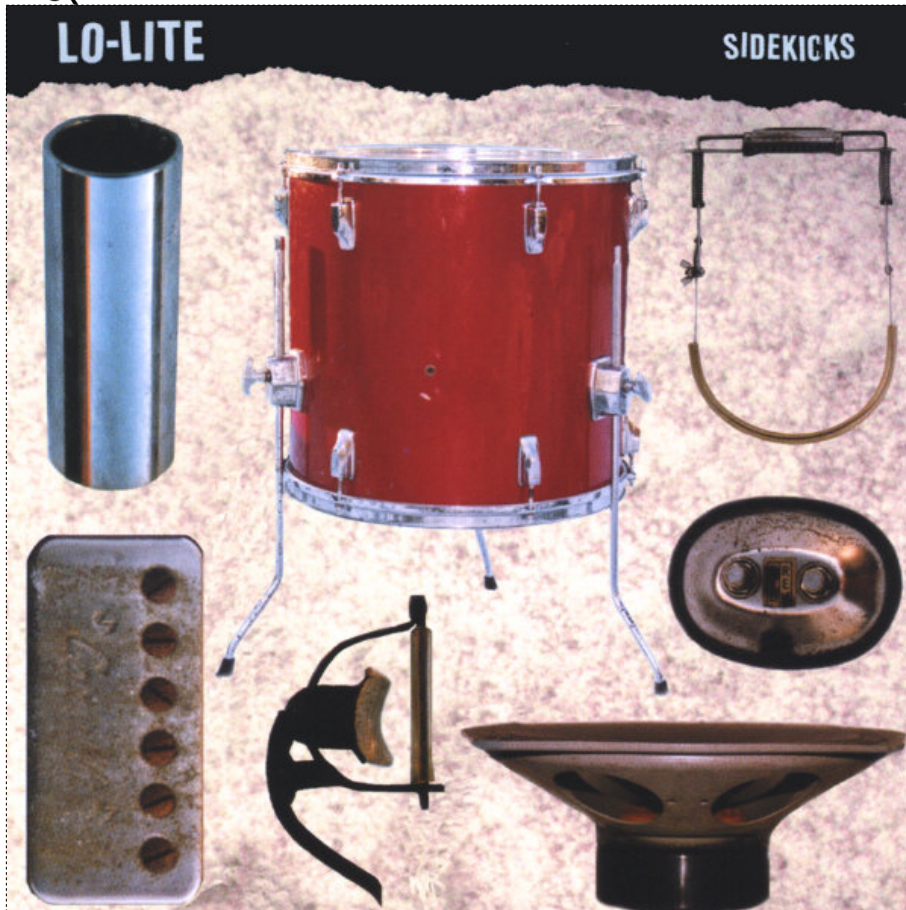

Regular Jewel Case: FRONT COVER

✂ Cut along the dotted line

Cut along the dotted line ✂

CD
Regular Case
print cover
120x120mm

Sidekicks by Lo-lite

more info <http://payplay.fm/lolite>

Copyright notice:

This printable album art is provided as a courtesy for PayPlay.FM customers only.

Copyright 2007 PayPlay.FM

Regular Jewel Case: BACK COVER

Lo-lite
Sidekicks

Sidekicks

by Lo-lite

- | | | |
|-----|------------------|------|
| 1. | Sideshow | 2:53 |
| 2. | Kan-U-Guru | 2:01 |
| 3. | Big Cheater | 2:34 |
| 4. | Horrid Story | 1:49 |
| 5. | Move the House | 3:04 |
| 6. | Domino | 1:23 |
| 7. | Good For Nothing | 3:01 |
| 8. | Moodswing Boogie | 2:16 |
| 9. | About Dirt | 1:37 |
| 10. | Fixed Type | 3:03 |
| 11. | Now or Never | 2:36 |
| 12. | Oil and Water | 2:58 |
| 13. | She's so Deep | 3:54 |
| 14. | End of the Line | 2:37 |