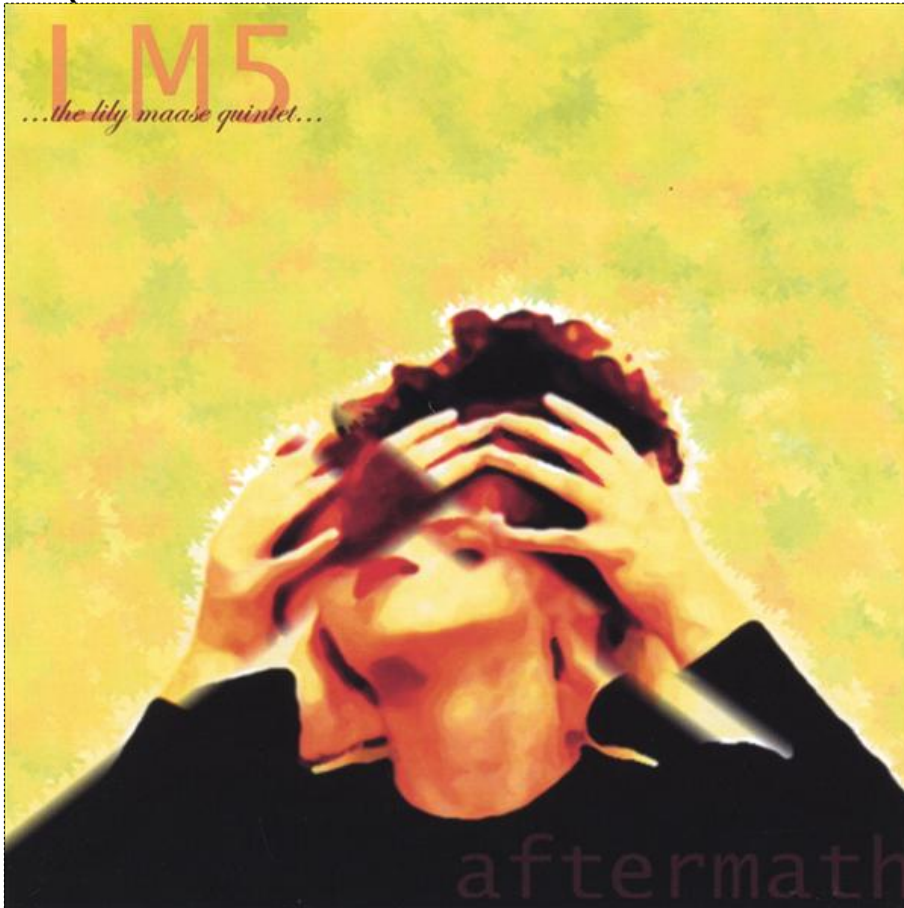

Regular Jewel Case: FRONT COVER

✂ Cut along the dotted line

Cut along the dotted line ✂

CD  
Regular Case  
print cover  
120x120mm

**aftermath**  
by LM5 (...the lily maase quintet...)

more info <http://payplay.fm/lm5>

**aftermath**

by LM5 (...the lily maase quintet...)

- |    |                                     |       |
|----|-------------------------------------|-------|
| 1. | my five wives                       | 14:23 |
| 2. | even ash will linger                | 8:50  |
| 3. | ...in threes...                     | 10:31 |
| 4. | A body in motion... (self portrait) | 9:55  |
| 5. | How much for the electric ostrich?  | 11:35 |
| 6. | Nexus 6                             | 9:44  |
| 7. | Baty's Last Stand                   | 7:28  |

<http://payplay.fm/artist/LM5+...the+lily+maase+quintet...>

payplay.fm

Fold along this line

Fold along this line

Slim Jewel Case Insert

 Cut along the dotted line

## aftermath

by LM5 (...the lily maase quintet...)

- 
- |    |                                     |       |
|----|-------------------------------------|-------|
| 1. | my five wives                       | 14:23 |
| 2. | even ash will linger                | 8:50  |
| 3. | ...in threes...                     | 10:31 |
| 4. | A body in motion... (self portrait) | 9:55  |
| 5. | How much for the electric ostrich?  | 11:35 |
| 6. | Nexus 6                             | 9:44  |
| 7. | Baty's Last Stand                   | 7:28  |