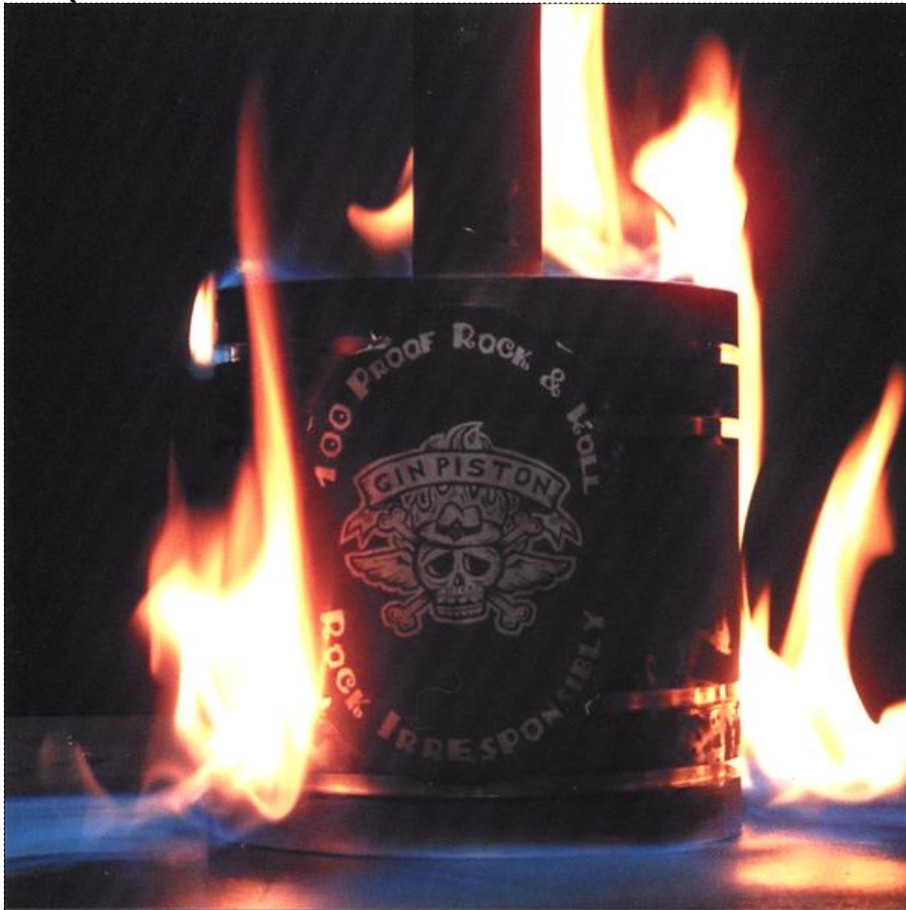

Regular Jewel Case: FRONT COVER

 Cut along the dotted line

Cut along the dotted line 

CD
Regular Case
print cover
120x120mm

Gin Piston by Gin Piston

more info <http://payplay.fm/ginpiston>

Copyright notice:

This printable album art is provided as a courtesy for PayPlay.FM customers only.

Copyright 2007 PayPlay.FM

Regular Jewel Case: BACK COVER

Gin Piston

Gin Piston

by Gin Piston

-
- | | |
|---|------|
| 1. Skeletons | 3:19 |
| 2. Conversation With The Devil (The Devil Song) | 3:23 |
| 3. Fisherman's Blues | 3:43 |
| 4. Bottle | 4:08 |
| 5. Soothe You Like A Train | 5:23 |
| 6. Wasted Teardrops | 4:17 |
| 7. Two Trains | 2:23 |
| 8. Family Man | 3:44 |