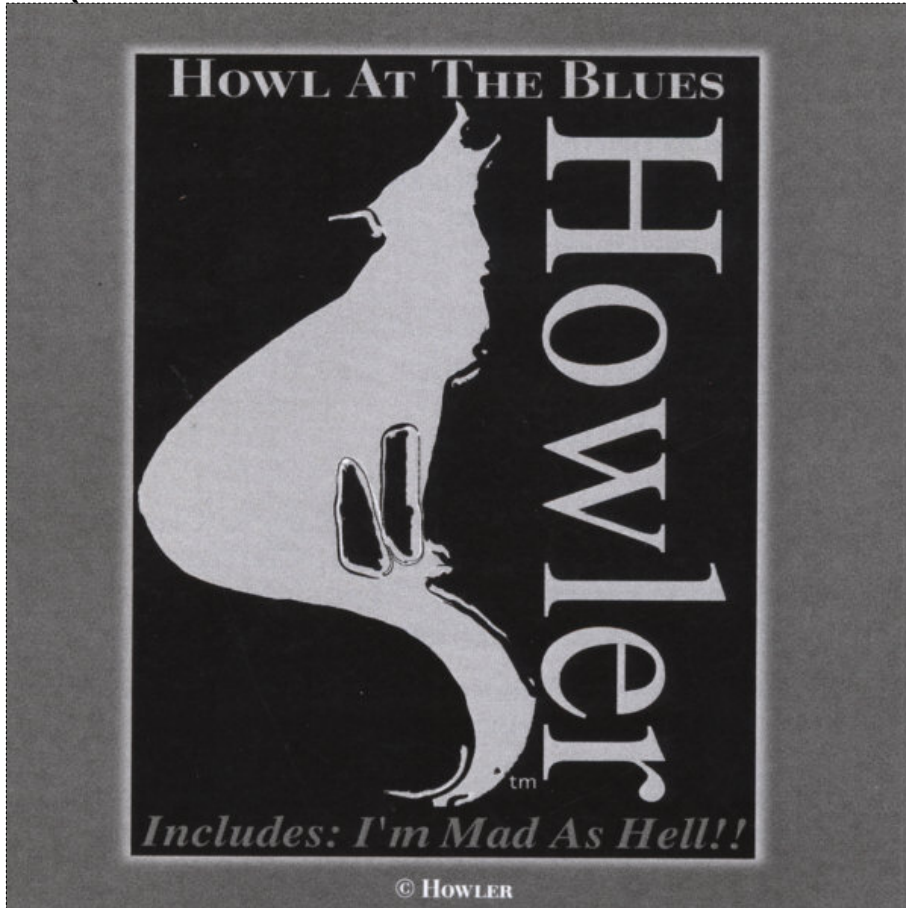

Regular Jewel Case: FRONT COVER

✂ Cut along the dotted line

Cut along the dotted line ✂

CD
Regular Case
print cover
120x120mm

Howl At The Blues by Stephen Foster & Howler

more info <http://payplay.fm/fosterhowler>

Copyright notice:

This printable album art is provided as a courtesy for PayPlay.FM customers only.

Copyright 2007 PayPlay.FM

Regular Jewel Case: BACK COVER

Stephen Foster & Howler Howl At The Blues

Howl At The Blues

by Stephen Foster & Howler

1. Mad As Hell
2. Mama's Goin' Dancin'
3. Wearin' A Hole In The Blues
4. Cathead Blues
5. Middle Class Man
6. Still Blue
7. Cold Fever
8. Hammer Blues
9. Why Do They Go?

Stephen Foster & Howler Howl At The Blues

payplay.fm

9 tracks | 35:28

Released 2006 August 09
on WhiteHorse

more information about this album
<http://payplay.fm/fosterhowler>
more information about Artist
<http://payplay.fm/artist/Stephen+Foster+&+Howler>

Fold along this line

Fold along this line