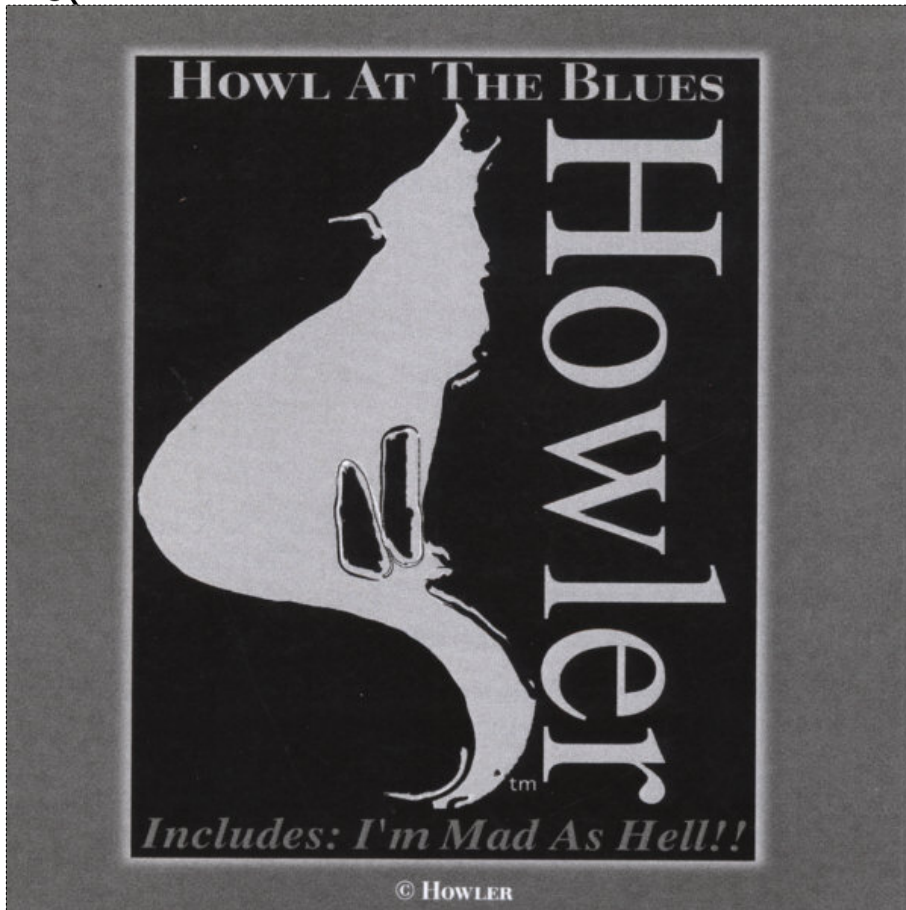

Slim Jewel Case Insert

Cut along the dotted line

Howl At The Blues

by Stephen Foster & Howler

1. Mad As Hell
2. Mama's Goin' Dancin'
3. Wearin' A Hole In The Blues
4. Cathead Blues
5. Middle Class Man
6. Still Blue
7. Cold Fever
8. Hammer Blues
9. Why Do They Go?

payplay.fm

9 tracks | 35:28

Released 2006 August 09
on WhiteHorse

more information about this album

<http://payplay.fm/fosterhowler>

more information about Artist

[http://payplay.fm/artist/Stephen+Foster+
&+Howler](http://payplay.fm/artist/Stephen+Foster+&+Howler)

Cut along the dotted line

Fold along this line

CD
Slim Case
Print Insert
120x240mm

Howl At The Blues by Stephen Foster & Howler

more info <http://payplay.fm/fosterhowler>

Copyright notice:

This printable album art is provided as a courtesy for PayPlay.FM customers only.

Copyright 2007 PayPlay.FM