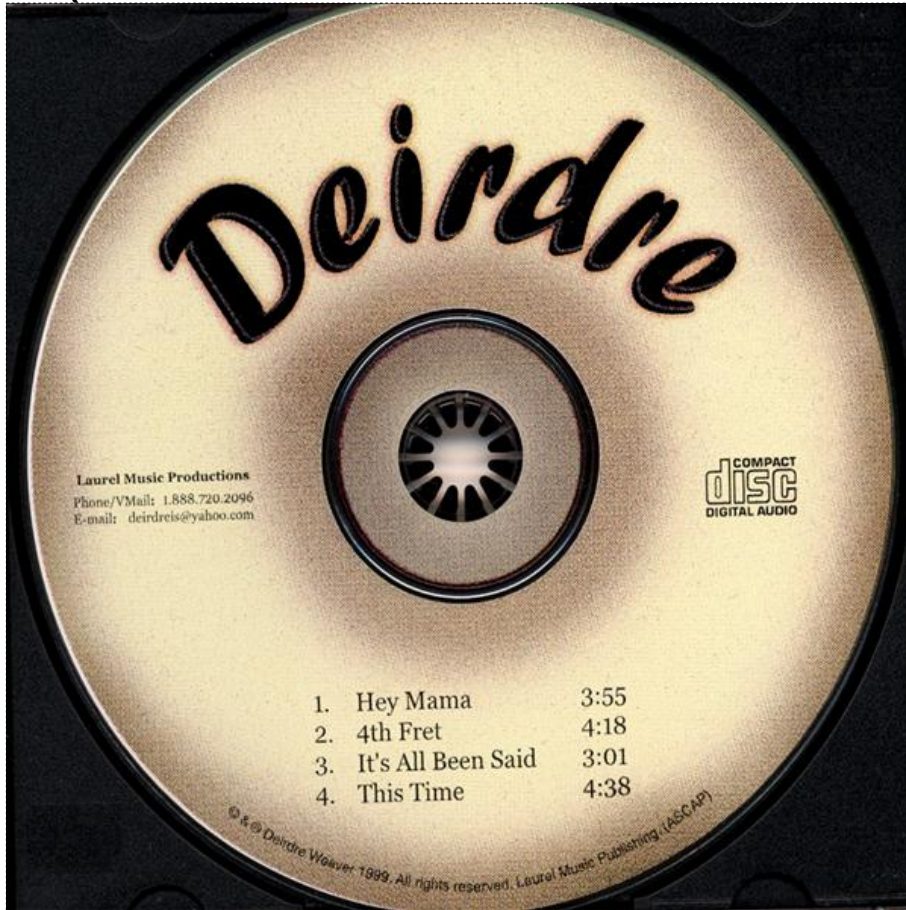

Regular Jewel Case: FRONT COVER

✂ Cut along the dotted line

Cut along the dotted line ✂

Regular Jewel Case: BACK COVER

Deirdre

Deirdre

by Deirdre

- | | | |
|----|--------------------|------|
| 1. | Hey Mama | 3:54 |
| 2. | 4th Fret | 4:18 |
| 3. | It's All Been Said | 3:04 |
| 4. | This Time | 4:42 |

Fold along this line

Fold along this line

CD
Regular Case
print cover
120x120mm

Deirdre by Deirdre

more info <http://payplay.fm/deirdre>

Copyright notice:

This printable album art is provided as a courtesy for PayPlay.FM customers only.

Copyright 2007 PayPlay.FM

Slim Jewel Case Insert

✂ Cut along the dotted line

Deirdre

by Deirdre

-
- | | | |
|----|--------------------|------|
| 1. | Hey Mama | 3:54 |
| 2. | 4th Fret | 4:18 |
| 3. | It's All Been Said | 3:04 |
| 4. | This Time | 4:42 |