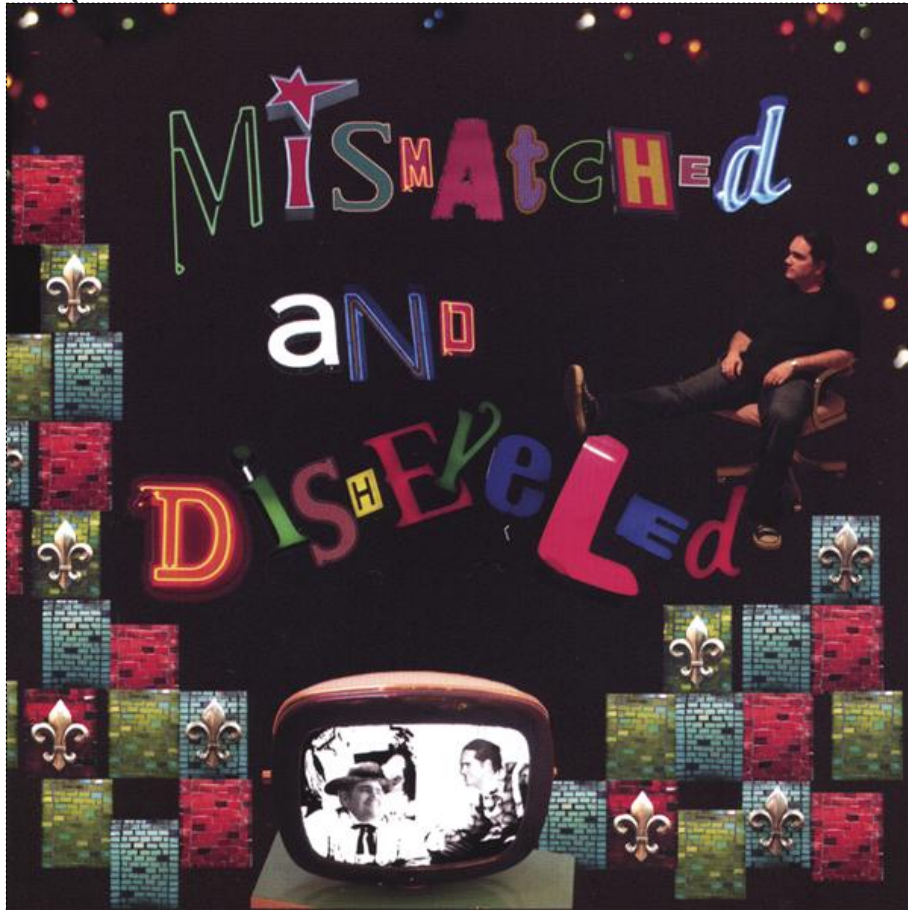

Regular Jewel Case: FRONT COVER

✂ Cut along the dotted line

Cut along the dotted line ✂

CD
Regular Case
print cover
120x120mm

Mismatched And Disheveled by Dan Holmes

more info <http://payplay.fm/danholmes4>

Copyright notice:

This printable album art is provided as a courtesy for PayPlay.FM customers only.

Copyright 2007 PayPlay.FM

Regular Jewel Case: BACK COVER

Dan Holmes
Mismatched And Disheveled

Mismatched And Disheveled

by Dan Holmes

- | | |
|-------------------------------|------|
| 1. Only Love You | 2:53 |
| 2. Zachariah | 3:13 |
| 3. Dreams | 4:34 |
| 4. Shrimp Juice | 3:36 |
| 5. Mistaken Identity | 5:06 |
| 6. The Sun Will Rise Again | 3:20 |
| 7. Mismatched & Disheveled | 3:40 |
| 8. Sweet Pea | 2:19 |
| 9. Fool's Gold | 3:59 |
| 10. Late To Your Own Funeral | 2:50 |
| 11. Happiness | 3:31 |
| 12. Wonder What Are The Words | 4:22 |
| 13. My Time Is Up | 5:43 |