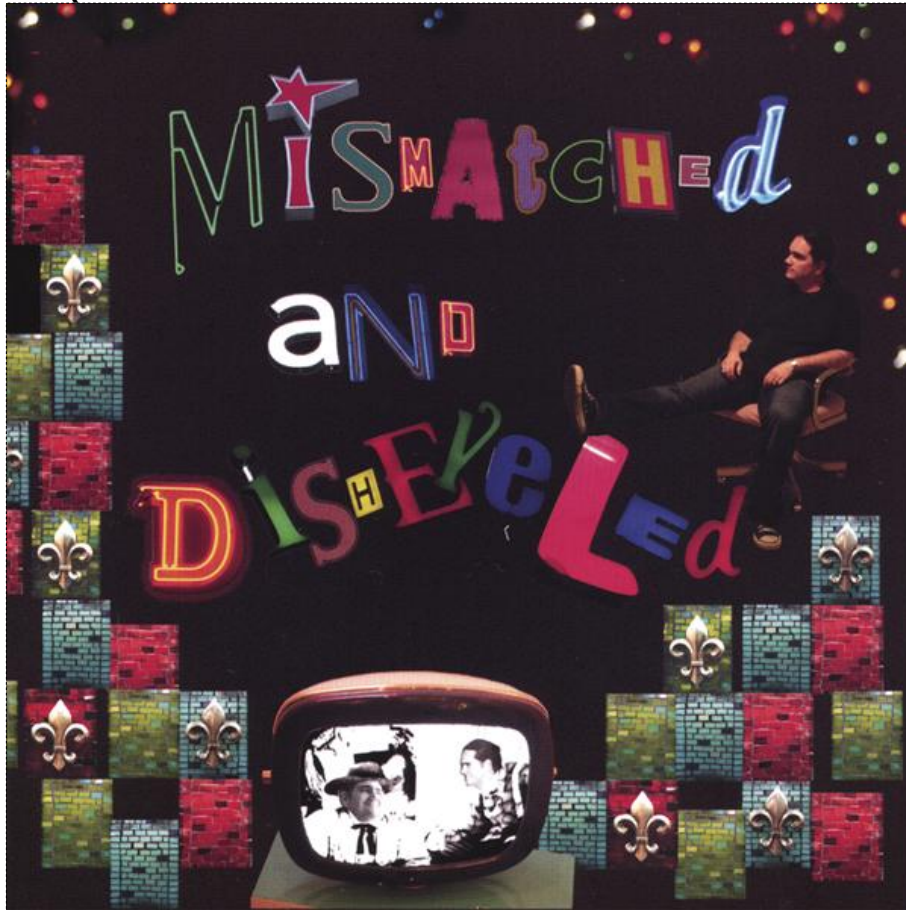

Regular Jewel Case: FRONT COVER

✂ Cut along the dotted line

Cut along the dotted line ✂

CD
Regular Case
print cover
120x120mm

Mismatched And Disheveled by Dan Holmes

more info <http://payplay.fm/danholmes4>

by Dan Holmes

- | | |
|-------------------------------|------|
| 1. Only Love You | 2:53 |
| 2. Zachariah | 3:13 |
| 3. Dreams | 4:34 |
| 4. Shrimp Juice | 3:36 |
| 5. Mistaken Identity | 5:06 |
| 6. The Sun Will Rise Again | 3:20 |
| 7. Mismatched & Disheveled | 3:40 |
| 8. Sweet Pea | 2:19 |
| 9. Fool's Gold | 3:59 |
| 10. Late To Your Own Funeral | 2:50 |
| 11. Happiness | 3:31 |
| 12. Wonder What Are The Words | 4:22 |
| 13. My Time Is Up | 5:43 |

more information about Artist

<http://payplay.fm/artist/Dan+Holmes>

payplay.fm

Fold along this line

Fold along this line

Slim Jewel Case Insert

✂ Cut along the dotted line

Mismatched And Disheveled

by Dan Holmes

- | | | |
|-----|---------------------------|------|
| 1. | Only Love You | 2:53 |
| 2. | Zachariah | 3:13 |
| 3. | Dreams | 4:34 |
| 4. | Shrimp Juice | 3:36 |
| 5. | Mistaken Identity | 5:06 |
| 6. | The Sun Will Rise Again | 3:20 |
| 7. | Mismatched & Disheveled | 3:40 |
| 8. | Sweet Pea | 2:19 |
| 9. | Fool's Gold | 3:59 |
| 10. | Late To Your Own Funeral | 2:50 |
| 11. | Happiness | 3:31 |
| 12. | Wonder What Are The Words | 4:22 |
| 13. | My Time Is Up | 5:43 |