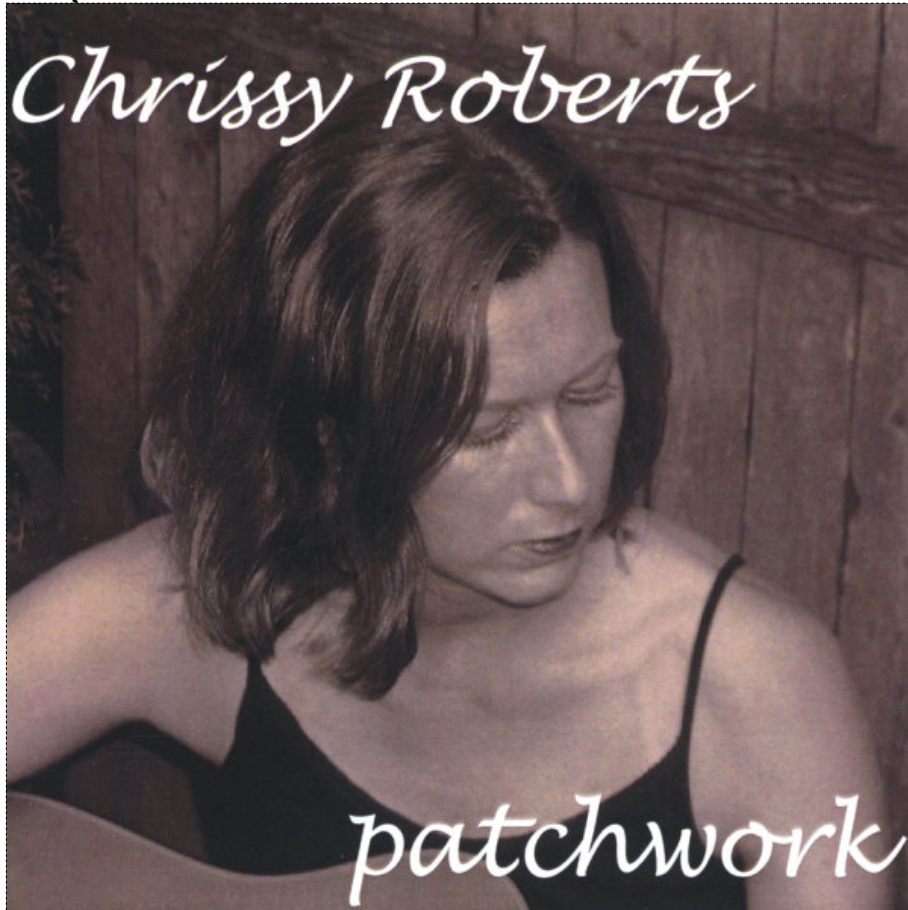

Regular Jewel Case: FRONT COVER

✂ Cut along the dotted line

Cut along the dotted line ✂

CD  
Regular Case  
print cover  
120x120mm

**Patchwork**  
by Chrissy Roberts

more info <http://payplay.fm/chrissyroberts>

**Copyright notice:**

This printable album art is provided as a courtesy for PayPlay.FM customers only.

Copyright 2007 PayPlay.FM

Regular Jewel Case: BACK COVER

Chrissy Roberts  
Patchwork

**Patchwork**

by Chrissy Roberts