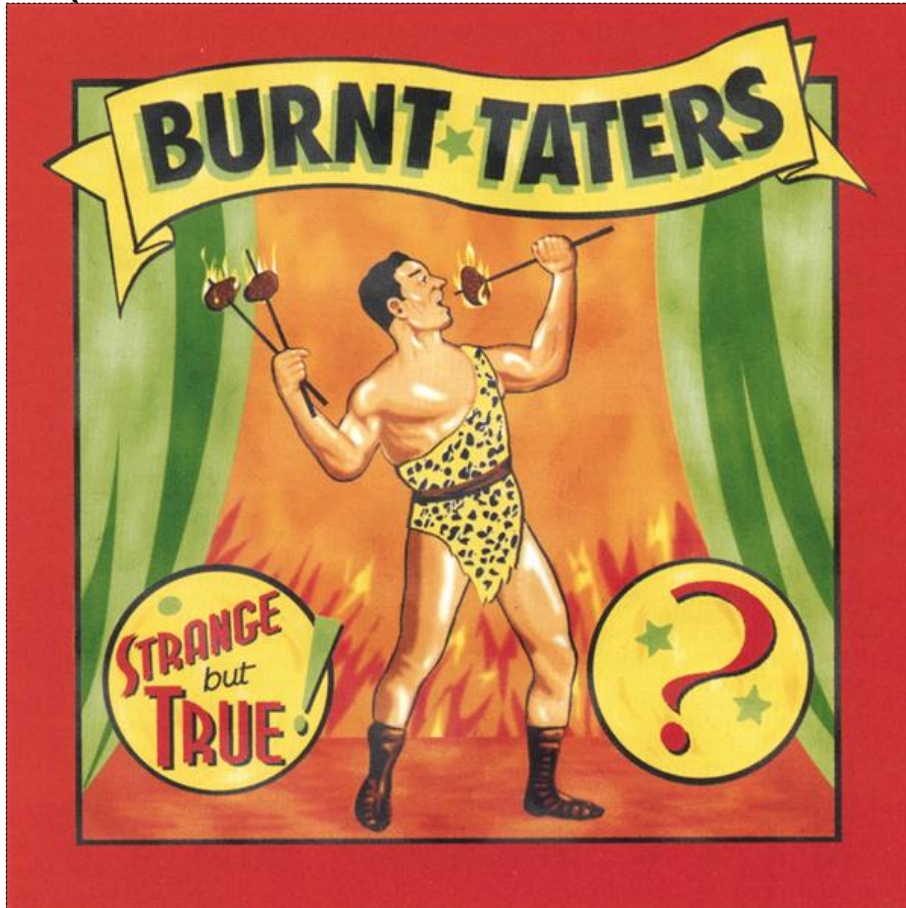

Regular Jewel Case: FRONT COVER

✂ Cut along the dotted line

Cut along the dotted line ✂

CD
Regular Case
print cover
120x120mm

Strange But True by Burnt Taters

more info <http://payplay.fm/burnttaters2>

Copyright notice:

This printable album art is provided as a courtesy for PayPlay.FM customers only.

Copyright 2007 PayPlay.FM

Regular Jewel Case: BACK COVER

Burnt Taters
Strange But True

Strange But True

by Burnt Taters

- | | |
|------------------------------------|------|
| 1. Without Your Love | 3:15 |
| 2. Truth Is | 2:56 |
| 3. Across the Alley From the Alamo | 3:07 |
| 4. Do You Dream | 4:02 |
| 5. I Don't Want to Know | 3:50 |
| 6. Anywhere That's Pretty | 3:46 |
| 7. Little Bit Left in Me | 5:03 |
| 8. By Myself | 5:11 |
| 9. Explanation | 3:28 |
| 10. Already Dreaming of You | 4:41 |
| 11. Circle of Love | 4:51 |
| 12. Never Call Me Here | 2:48 |
| 13. Slowpoke | 3:21 |

payplay.fm

Fold along this line

Fold along this line

Slim Jewel Case Insert

 Cut along the dotted line

Strange But True

by Burnt Taters

- | | |
|------------------------------------|------|
| 1. Without Your Love | 3:15 |
| 2. Truth Is | 2:56 |
| 3. Across the Alley From the Alamo | 3:07 |
| 4. Do You Dream | 4:02 |
| 5. I Don't Want to Know | 3:50 |
| 6. Anywhere That's Pretty | 3:46 |
| 7. Little Bit Left in Me | 5:03 |
| 8. By Myself | 5:11 |
| 9. Explanation | 3:28 |
| 10. Already Dreaming of You | 4:41 |
| 11. Circle of Love | 4:51 |
| 12. Never Call Me Here | 2:48 |
| 13. Slowpoke | 3:21 |

Cut along the dotted line 

Fold along this line

CD
Slim Case
Print Insert
120x240mm

Strange But True by Burnt Taters

more info <http://payplay.fm/burnttaters2>

Copyright notice:

This printable album art is provided as a courtesy for PayPlay.FM customers only.