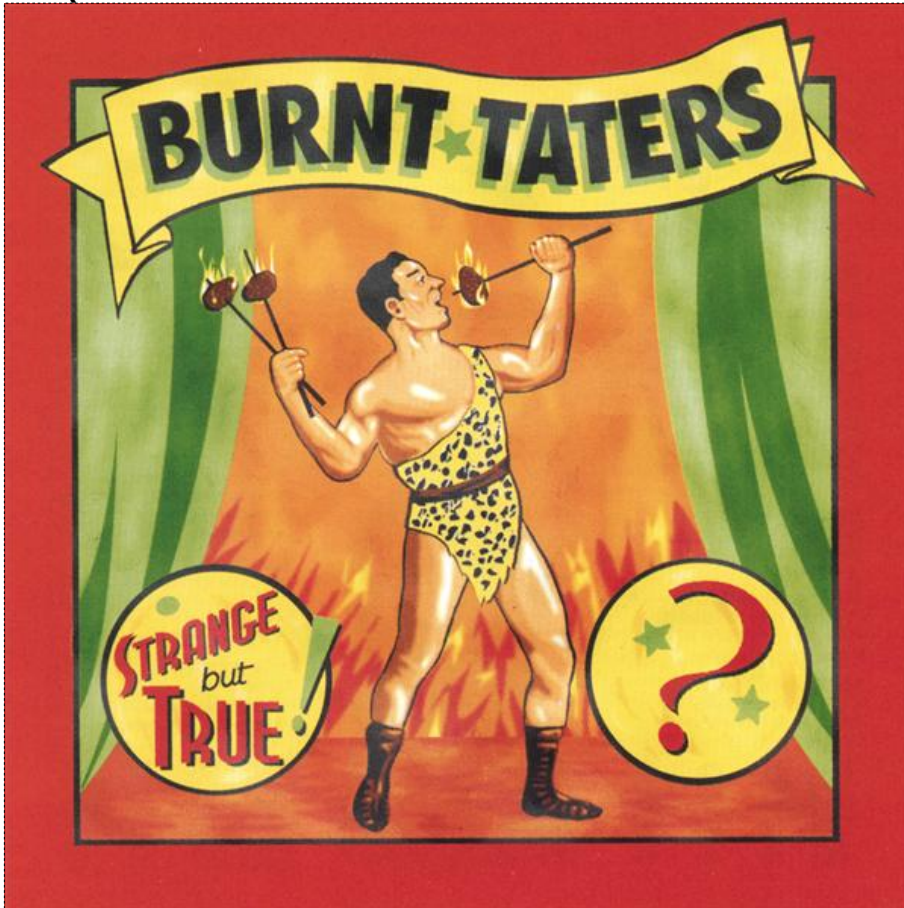

Regular Jewel Case: FRONT COVER

✂ Cut along the dotted line

Cut along the dotted line ✂

CD
Regular Case
print cover
120x120mm

Strange But True by Burnt Taters

more info <http://payplay.fm/burnttaters2>

Copyright notice:

This printable album art is provided as a courtesy for PayPlay.FM customers only.

Copyright 2007 PayPlay.FM

Regular Jewel Case: BACK COVER

Burnt Taters
Strange But True

Strange But True

by Burnt Taters

- | | |
|------------------------------------|------|
| 1. Without Your Love | 3:15 |
| 2. Truth Is | 2:56 |
| 3. Across the Alley From the Alamo | 3:07 |
| 4. Do You Dream | 4:02 |
| 5. I Don't Want to Know | 3:50 |
| 6. Anywhere That's Pretty | 3:46 |
| 7. Little Bit Left in Me | 5:03 |
| 8. By Myself | 5:11 |
| 9. Explanation | 3:28 |
| 10. Already Dreaming of You | 4:41 |
| 11. Circle of Love | 4:51 |
| 12. Never Call Me Here | 2:48 |
| 13. Slowpoke | 3:21 |

Burnt Taters
Strange But True

payplay.fm

payplay.fm

13 tracks | 50:19
Released 2003 May 27
on Planetary Records

more information about this album
<http://payplay.fm/burnttaters2>
more information about Artist
<http://payplay.fm/artist/Burnt+Taters>

payplay.fm

Fold along this line

Fold along this line

Slim Jewel Case Insert

 Cut along the dotted line

Strange But True

by Burnt Taters

- | | |
|------------------------------------|------|
| 1. Without Your Love | 3:15 |
| 2. Truth Is | 2:56 |
| 3. Across the Alley From the Alamo | 3:07 |
| 4. Do You Dream | 4:02 |
| 5. I Don't Want to Know | 3:50 |
| 6. Anywhere That's Pretty | 3:46 |
| 7. Little Bit Left in Me | 5:03 |
| 8. By Myself | 5:11 |
| 9. Explanation | 3:28 |
| 10. Already Dreaming of You | 4:41 |
| 11. Circle of Love | 4:51 |
| 12. Never Call Me Here | 2:48 |
| 13. Slowpoke | 3:21 |