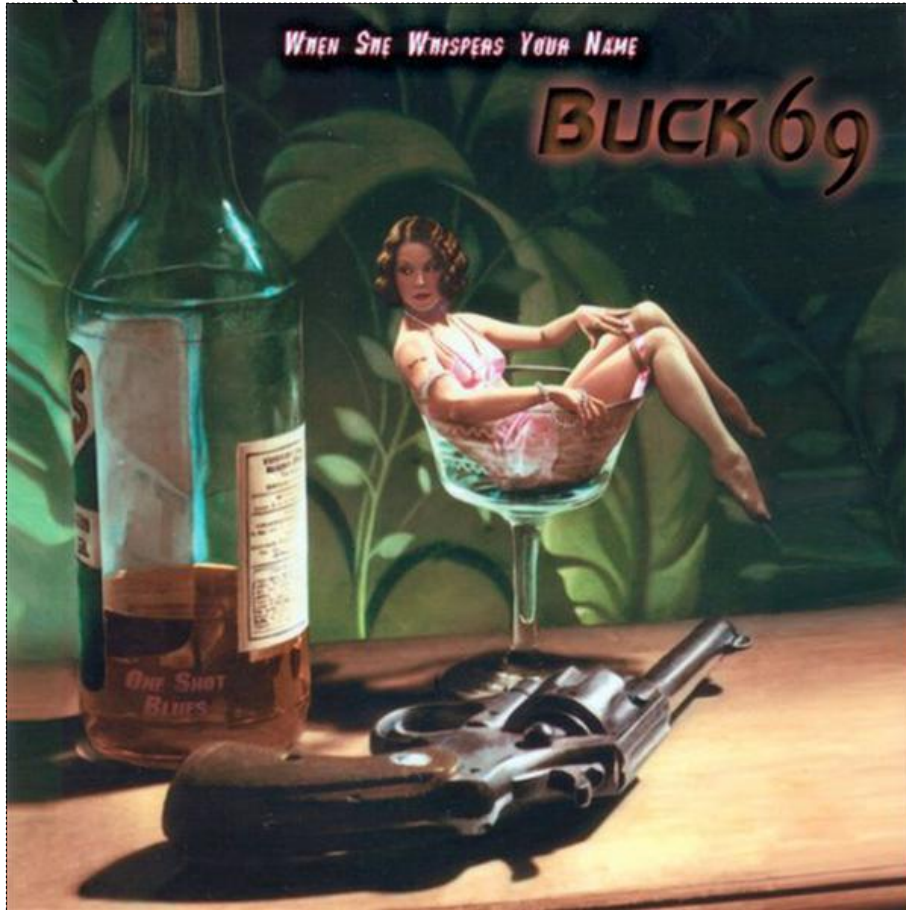

Regular Jewel Case: FRONT COVER

✂ Cut along the dotted line

Cut along the dotted line ✂

CD
Regular Case
print cover
120x120mm

When She Whispers Your Name by Buck69

more info <http://payplay.fm/buck69>

Copyright notice:

This printable album art is provided as a courtesy for PayPlay.FM customers only.

Copyright 2007 PayPlay.FM

Regular Jewel Case: BACK COVER

Buck69

When She Whispers Your Name

When She Whispers Your Name

by Buck69

payplay.fm

Fold along this line

Fold along this line

Slim Jewel Case Insert

 Cut along the dotted line

When She Whispers Your Name

by Buck69

- | | | |
|-----|-----------------------------|------|
| 1. | T-Town | 4:12 |
| 2. | When She Whispers Your Name | 4:13 |
| 3. | Misery | 3:51 |
| 4. | Risk It All | 3:51 |
| 5. | Cold Wind | 5:52 |
| 6. | Sometimes | 4:29 |
| 7. | No Time For Love | 3:26 |
| 8. | Sex Drugs Ur Mom & Me | 4:22 |
| 9. | Sweet Spot | 3:40 |
| 10. | Good Days Bad Days | 5:08 |
| 11. | Someone Like Me | 4:31 |
| 12. | I'm A King Bee | 7:39 |
| 13. | The Monkey Song | 5:11 |
| 14. | The Best Place | 4:04 |